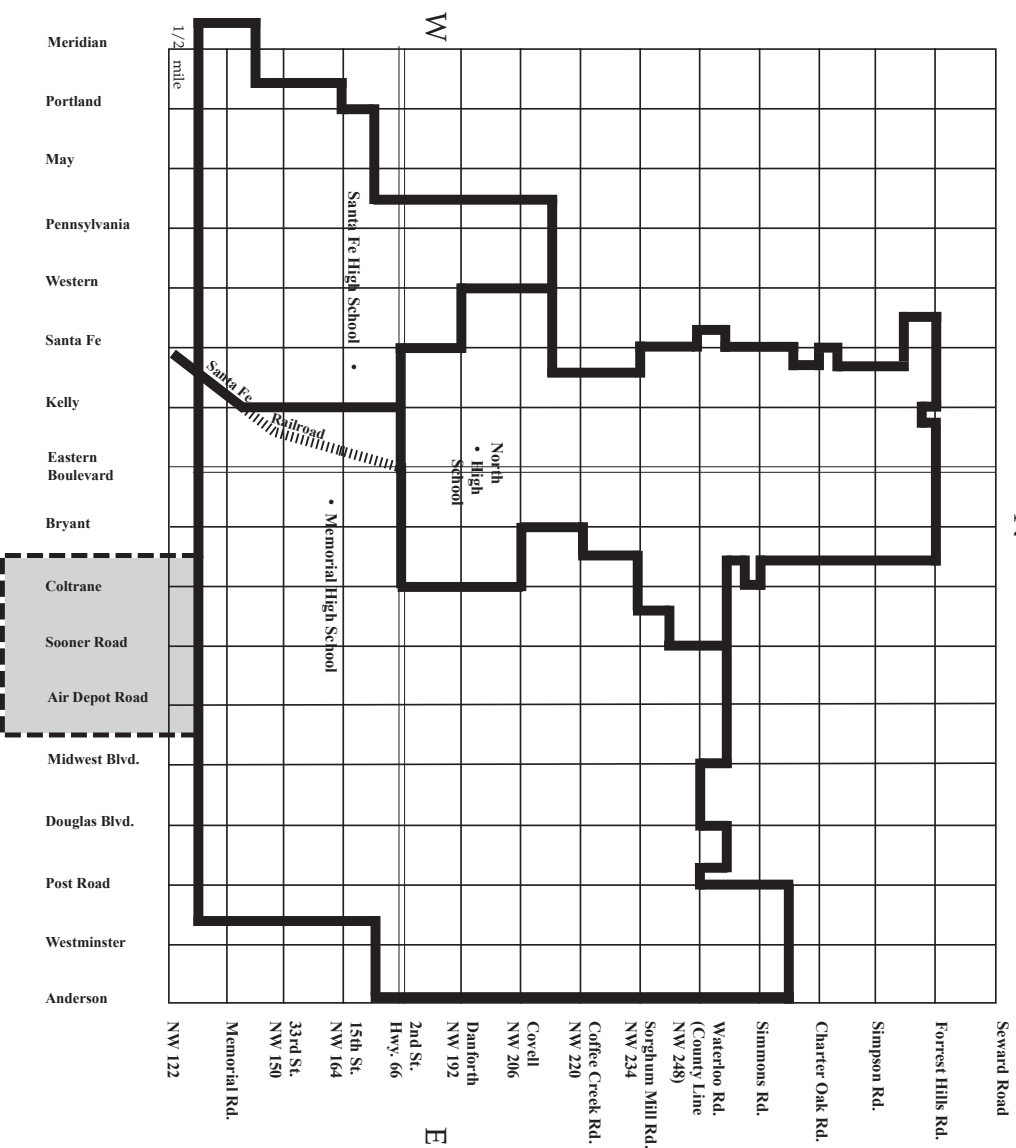

Effective 2016 - 2017 School Year Elementary Boundaries

N

ELEMENTARY SCHOOLS

Name of School	Street Address	Zip Code
▲ Clegern	6th & Jackson	73034
★ Russell Dougherty	19 N. Boulevard	73034
Ida Freeman	501 W. Hurd	73003
Northern Hills	901 E. Wayne	73034
Orvis Risner	29th & Rankin	73013
Sunset	400 W. 8th	73003
Will Rogers	1215 E. 9th	73034
Chisholm	2300 S. E. 33rd	73013
John Ross	1901 N. Thomas	73003
Charles Haskell	1701 N. W. 150th	73013
Cross Timbers	4800 N. Kelly	73025
Washington Irving	18101 N. Western	73012
Angie Debo	16060 N. May	73013
West Field	17601 N. Penn	73012
Centennial	4400 N. Coltrane	73034
Frontier	4901 Explorer Dr.	73012
Heritage	400 East Sorghum Mill Rd.	73034

▲ ★ Open enrollment schools, applications required.

STUDENT TRACKING BY SCHOOL

Elementary	Middle School	High School
Grades K-5	Grades 6-8	Grades 9-12
Angie Debo	Summit	Santa Fe
Centennial	Central	Memorial
Charles Haskell	Summit	Santa Fe
Chisholm	Cimarron	Memorial
Cross Timbers	Cheyenne & Sequoyah	North
Frontier	Heartland & Cheyenne	Santa Fe & North
Heritage	Sequoyah	North
Ida Freeman	Cheyenne & Sequoyah	North
John Ross	Sequoyah & Cheyenne	North
Northern Hills	Central & Sequoyah	Memorial & North
Orvis Risner	Cimarron	Memorial
Sunset	Cimarron	Memorial
	Summit & Heartland	Santa Fe
Washington Irving	Heartland	Santa Fe
West Field	Summit & Heartland	Santa Fe
Will Rogers	Central	Memorial

High School Boundaries

HIGH SCHOOLS

Memorial	1000 E. 15th	73013
North	215 W. Danforth	73003
Santa Fe	1901 W. 15th	73013

*Oakdale students in grades 9-12 will be provided transportation to Edmond School and will attend Memorial High School.