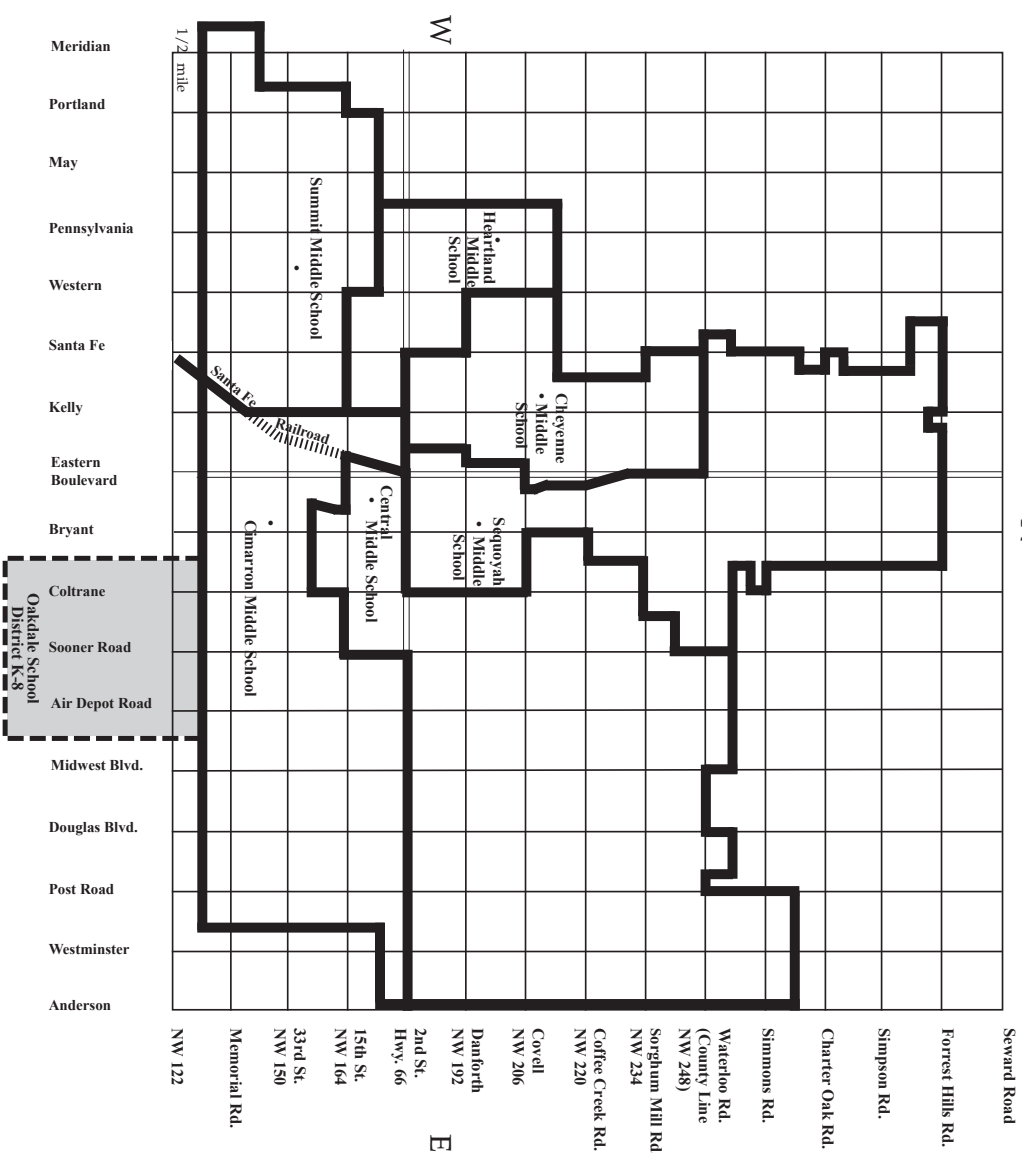

Effective 2016 - 2017 School Year Elementary Boundaries

N

ELEMENTARY SCHOOLS

Name of School	Street Address	Zip Code
▲ Clegern	6th & Jackson	73034
★ Russell Dougherty	19 N. Boulevard	73034
Ida Freeman	501 W. Hurd	73003
Northern Hills	901 E. Wayne	73034
Orvis Risner	29th & Rankin	73013
Sunset	400 W. 8th	73003
Will Rogers	1215 E. 9th	73034
Chisholm	2300 S. E. 33rd	73013
John Ross	1901 N. Thomas	73003
Charles Haskell	1701 N. W. 150th	73013
Cross Timbers	4800 N. Kelly	73025
Washington Irving	18101 N. Western	73012
Angie Debo	16060 N. May	73013
West Field	17601 N. Penn	73012
Centennial	4400 N. Coltrane	73034
Frontier	4901 Explorer Dr.	73012
Heritage	400 East Sorghum Mill Rd.	73034

▲ ★ Open enrollment schools, applications required.

STUDENT TRACKING BY SCHOOL

Elementary	Middle School	High School
Grades K-5	Grades 6-8	Grades 9-12
Angie Debo	Summit	Santa Fe
Centennial	Central	Memorial
Charles Haskell	Summit	Santa Fe
Chisholm	Cimarron	Memorial
Cross Timbers	Cheyenne & Sequoyah	North
Frontier	Heartland & Cheyenne	Santa Fe & North
Heritage	Sequoyah	North
Ida Freeman	Cheyenne & Sequoyah	North
John Ross	Sequoyah & Cheyenne	North
Northern Hills	Central & Sequoyah	Memorial & North
Orvis Risner	Cimarron	Memorial
Sunset	Cimarron	Memorial
	Summit & Heartland	Santa Fe
Washington Irving	Heartland	Santa Fe
West Field	Summit & Heartland	Santa Fe
Will Rogers	Central	Memorial

High School Boundaries

HIGH SCHOOLS

Memorial	1000 E. 15th	73013
North	215 W. Danforth	73003
Santa Fe	1901 W. 15th	73013

*Oakdale students in grades 9-12 will be provided transportation to Edmond School and will attend Memorial High School.

Middle School Boundaries

MIDDLE SCHOOLS

Central	500 E. 9th	73034
Cheyenne	1271 N. W. Covell	73003
Cimarron	3701 S. Bryant	73013
Heartland	4900 Explorer Drive	73012
Sequoyah	1125 N. E. Danforth	73034
Summit	1703 N. W. 150th	73013