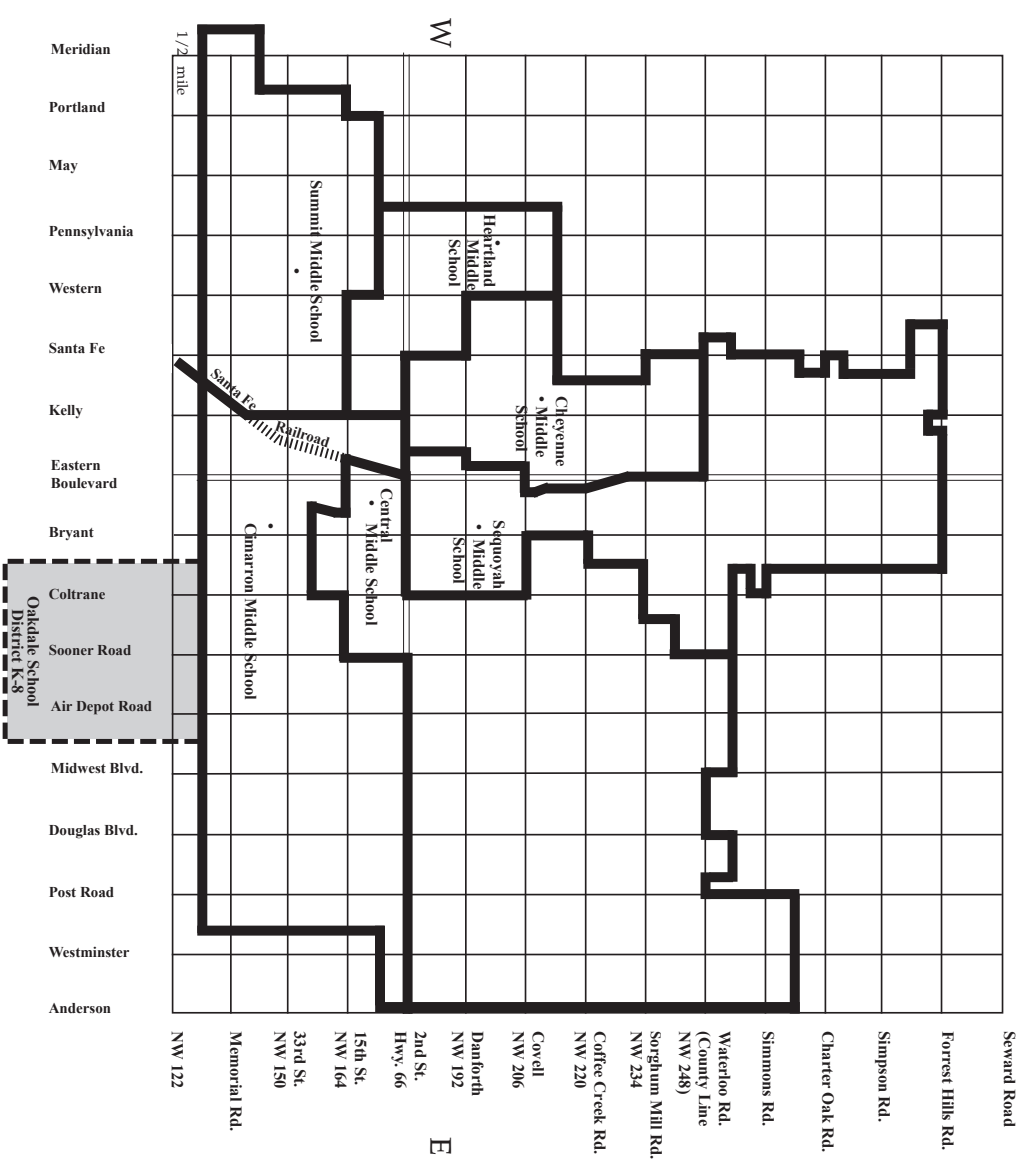

Effective 2021-2022 School Year Elementary Boundaries

ELEMENTARY SCHOOLS

Name of School	Street Address	Zip Code
▲ Clegern	6th & Jackson	73034
★ Russell Dougherty	19 N. Boulevard	73034
Ida Freeman	501 W. Hurd	73003
Northern Hills	901 E. Wayne	73034
Orvis Risner	29th & Rankin	73013
Sunset	400 W. 8th	73003
Will Rogers	1215 E. 9th	73034
Chisholm	2300 S. E. 33rd	73013
John Ross	1901 N. Thomas	73003
Charles Haskell	1701 N. W. 150th	73013
Cross Timbers	4800 N. Kelly	73025
Washington Irving	18101 N. Western	73012
Angie Debo	16060 N. May	73013
West Field	17601 N. Penn	73012
Centennial	4400 N. Coltrane	73034
Frontier	4901 Explorer Dr.	73012
Heritage	400 East Sorghum Mill Rd.	73034
Redbud	3800 North Douglas Blvd. Arcadia	73007

▲ ★ Open enrollment schools, applications required.

STUDENT TRACKING BY SCHOOL

<u>Elementary</u> Grades K-5	<u>Middle School</u> Grades 6-8	<u>High School</u> Grades 9-12
Angie Debo	Summit	Santa Fe
Centennial	Central & Sequoyah	Memorial & North
Charles Haskell	Summit	Santa Fe
Chisholm	Cimarron	Memorial
Cross Timbers	Cheyenne & Sequoyah	North
Frontier	Heartland & Cheyenne	Santa Fe & North
Heritage	Sequoyah	North
Ida Freeman	Cheyenne & Sequoyah	North
John Ross	Sequoyah & Cheyenne	North
Northern Hills	Central & Sequoyah	Memorial & North
Orvis Risner	Cimarron	Memorial
Redbud	Central	Memorial
Sunset	Cimarron	Memorial
Washington Irving	Summit & Heartland	Santa Fe
West Field	Heartland	Santa Fe
Will Rogers	Summit & Heartland	Santa Fe
	Central	Memorial

High School Boundaries

HIGH SCHOOLS

Memorial	1000 E. 15th	73013
North	215 W. Danforth	73003
Santa Fe	1901 W. 15th	73013

*Oakdale students in grades 9-12 will be provided transportation to Edmond School and will attend Memorial High School.

Middle School Boundaries

MIDDLE SCHOOLS

Central	500 E. 9th	73034
Cheyenne	1271 N. W. Covell	73003
Cimarron	3701 S. Bryant	73013
Heartland	4900 Explorer Drive	73012
Sequoyah	1125 N. E. Danforth	73034
Summit	1703 N. W. 150th	73013