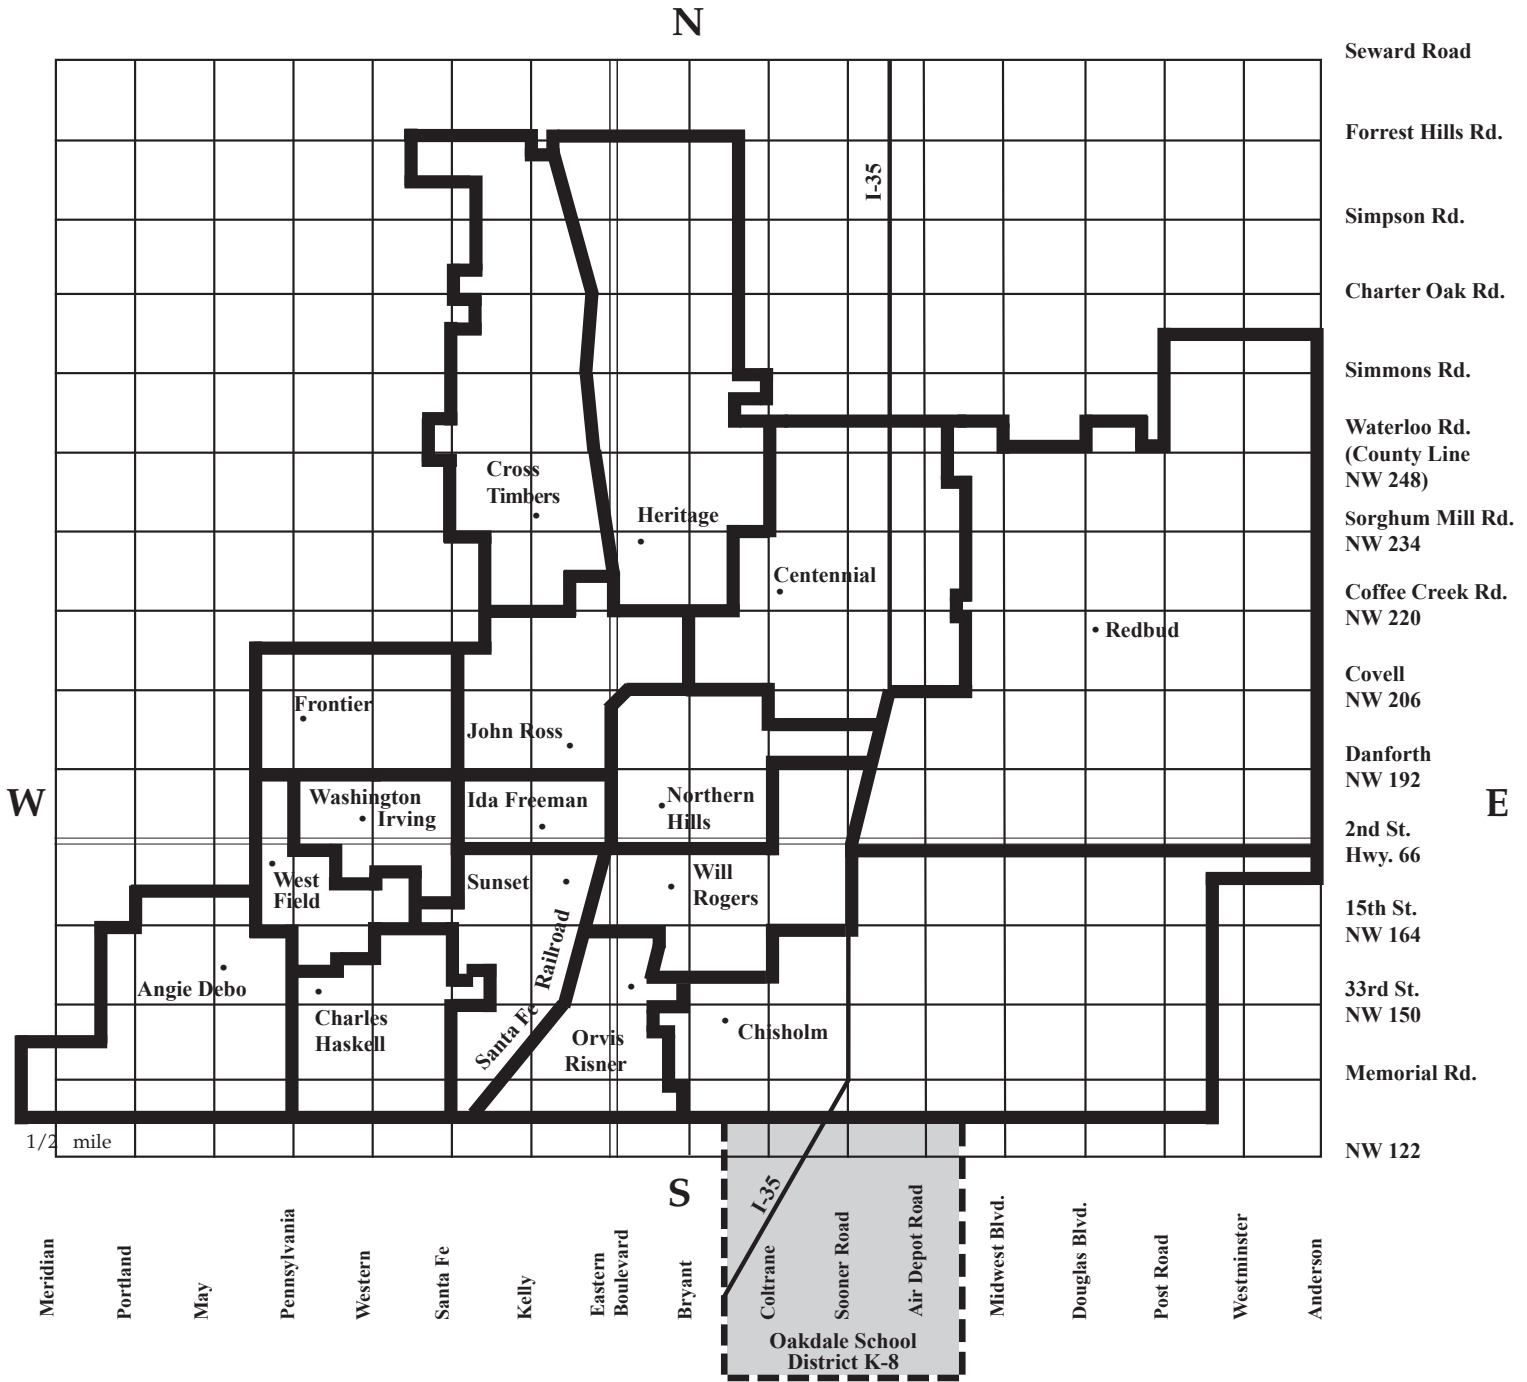

Effective 2021-2022 School Year Elementary Boundaries

ELEMENTARY SCHOOLS

Name of School	Street Address	Zip Code
▲ Clegern	6th & Jackson	73034
★ Russell Dougherty	19 N. Boulevard	73034
Ida Freeman	501 W. Hurd	73003
Northern Hills	901 E. Wayne	73034
Orvis Risner	29th & Rankin	73013
Sunset	400 W. 8th	73003
Will Rogers	1215 E. 9th	73034
Chisholm	2300 S. E. 33rd	73013
John Ross	1901 N. Thomas	73003
Charles Haskell	1701 N. W. 150th	73013
Cross Timbers	4800 N. Kelly	73025
Washington Irving	18101 N. Western	73012
Angie Debo	16060 N. May	73013
West Field	17601 N. Penn	73012
Centennial	4400 N. Coltrane	73034
Frontier	4901 Explorer Dr.	73012
Heritage	400 East Sorghum Mill Rd.	73034
Redbud	3800 North Douglas Blvd. Arcadia	73007

▲ ★ Open enrollment schools, applications required.

STUDENT TRACKING BY SCHOOL

<u>Elementary</u> Grades K-5	<u>Middle School</u> Grades 6-8	<u>High School</u> Grades 9-12
Angie Debo	Summit	Santa Fe
Centennial	Central & Sequoyah	Memorial & North
Charles Haskell	Summit	Santa Fe
Chisholm	Cimarron	Memorial
Cross Timbers	Cheyenne & Sequoyah	North
Frontier	Heartland & Cheyenne	Santa Fe & North
Heritage	Sequoyah	North
Ida Freeman	Cheyenne & Sequoyah	North
John Ross	Sequoyah & Cheyenne	North
Northern Hills	Central & Sequoyah	Memorial & North
Orvis Risner	Cimarron	Memorial
Redbud	Central	Memorial
Sunset	Cimarron	Memorial
Washington Irving	Summit & Heartland	Santa Fe
West Field	Heartland	Santa Fe
Will Rogers	Summit & Heartland	Santa Fe
	Central	Memorial

High School Boundaries

HIGH SCHOOLS

Memorial	1000 E. 15th	73013
North	215 W. Danforth	73003
Santa Fe	1901 W. 15th	73013

*Oakdale students in grades 9-12 will be provided transportation to Edmond School and will attend Memorial High School.