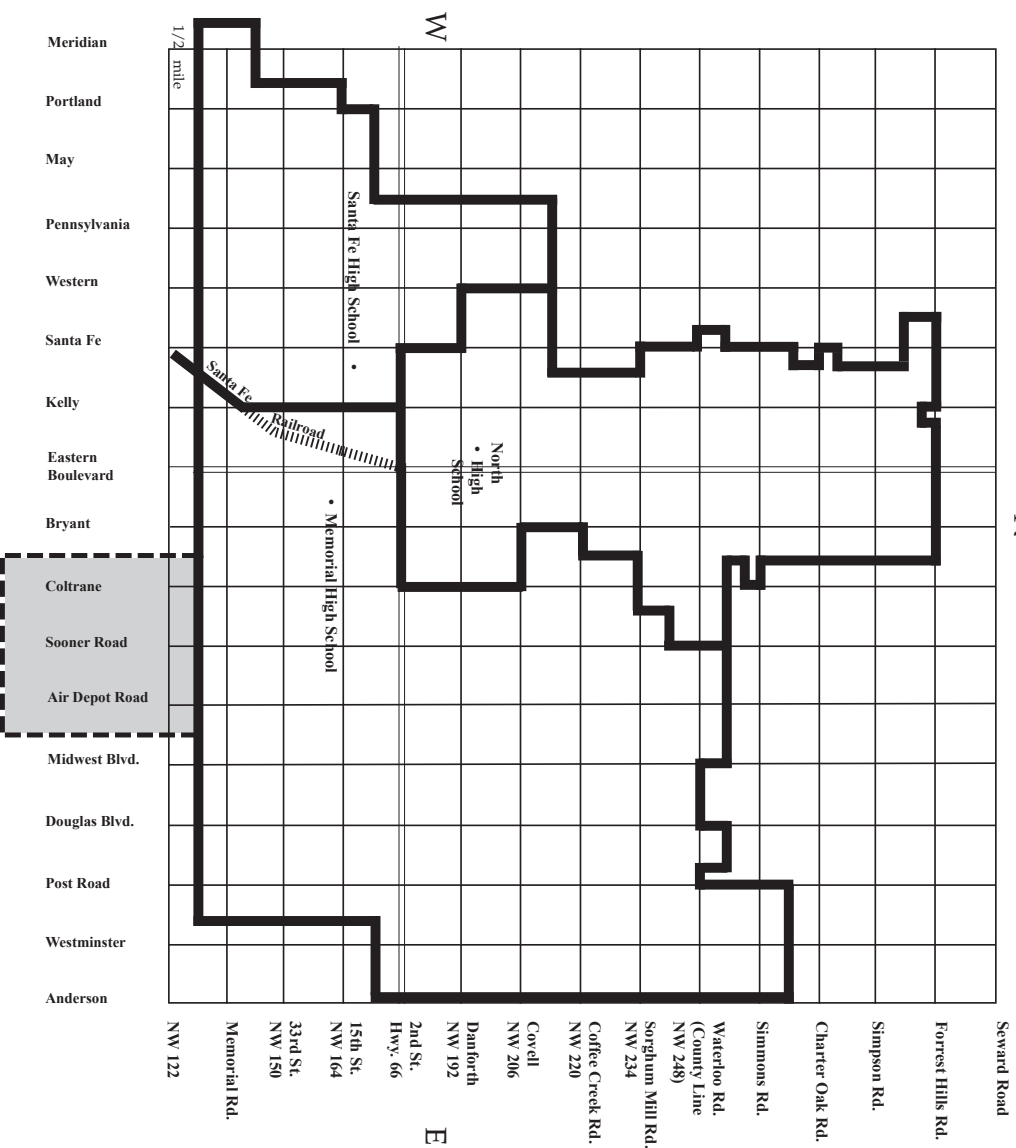

Effective 2021-2022 School Year Elementary Boundaries

ELEMENTARY SCHOOLS

Name of School	Street Address	Zip Code
▲ Clegern	6th & Jackson	73034
★ Russell Dougherty	19 N. Boulevard	73034
Ida Freeman	501 W. Hurd	73003
Northern Hills	901 E. Wayne	73034
Orvis Risner	29th & Rankin	73013
Sunset	400 W. 8th	73003
Will Rogers	1215 E. 9th	73034
Chisholm	2300 S. E. 33rd	73013
John Ross	1901 N. Thomas	73003
Charles Haskell	1701 N. W. 150th	73013
Cross Timbers	4800 N. Kelly	73025
Washington Irving	18101 N. Western	73012
Angie Debo	16060 N. May	73013
West Field	17601 N. Penn	73012
Centennial	4400 N. Coltrane	73034
Frontier	4901 Explorer Dr.	73012
Heritage	400 East Sorghum Mill Rd.	73034
Redbud	3800 North Douglas Blvd. Arcadia	73007

▲ ★ Open enrollment schools, applications required.

STUDENT TRACKING BY SCHOOL

<u>Elementary</u> Grades K-5	<u>Middle School</u> Grades 6-8	<u>High School</u> Grades 9-12
Angie Debo	Summit	Santa Fe
Centennial	Central & Sequoyah	Memorial & North
Charles Haskell	Summit	Santa Fe
Chisholm	Cimarron	Memorial
Cross Timbers	Cheyenne & Sequoyah	North
Frontier	Heartland & Cheyenne	Santa Fe & North
Heritage	Sequoyah	North
Ida Freeman	Cheyenne & Sequoyah	North
John Ross	Sequoyah & Cheyenne	North
Northern Hills	Central & Sequoyah	Memorial & North
Orvis Risner	Cimarron	Memorial
Redbud	Central	Memorial
Sunset	Cimarron	Memorial
Washington Irving	Summit & Heartland	Santa Fe
West Field	Heartland	Santa Fe
Will Rogers	Summit & Heartland	Santa Fe
	Central	Memorial

High School Boundaries

HIGH SCHOOLS

Memorial	1000 E. 15th	73013
North	215 W. Danforth	73003
Santa Fe	1901 W. 15th	73013

*Oakdale students in grades 9-12 will be provided transportation to Edmond School and will attend Memorial High School.