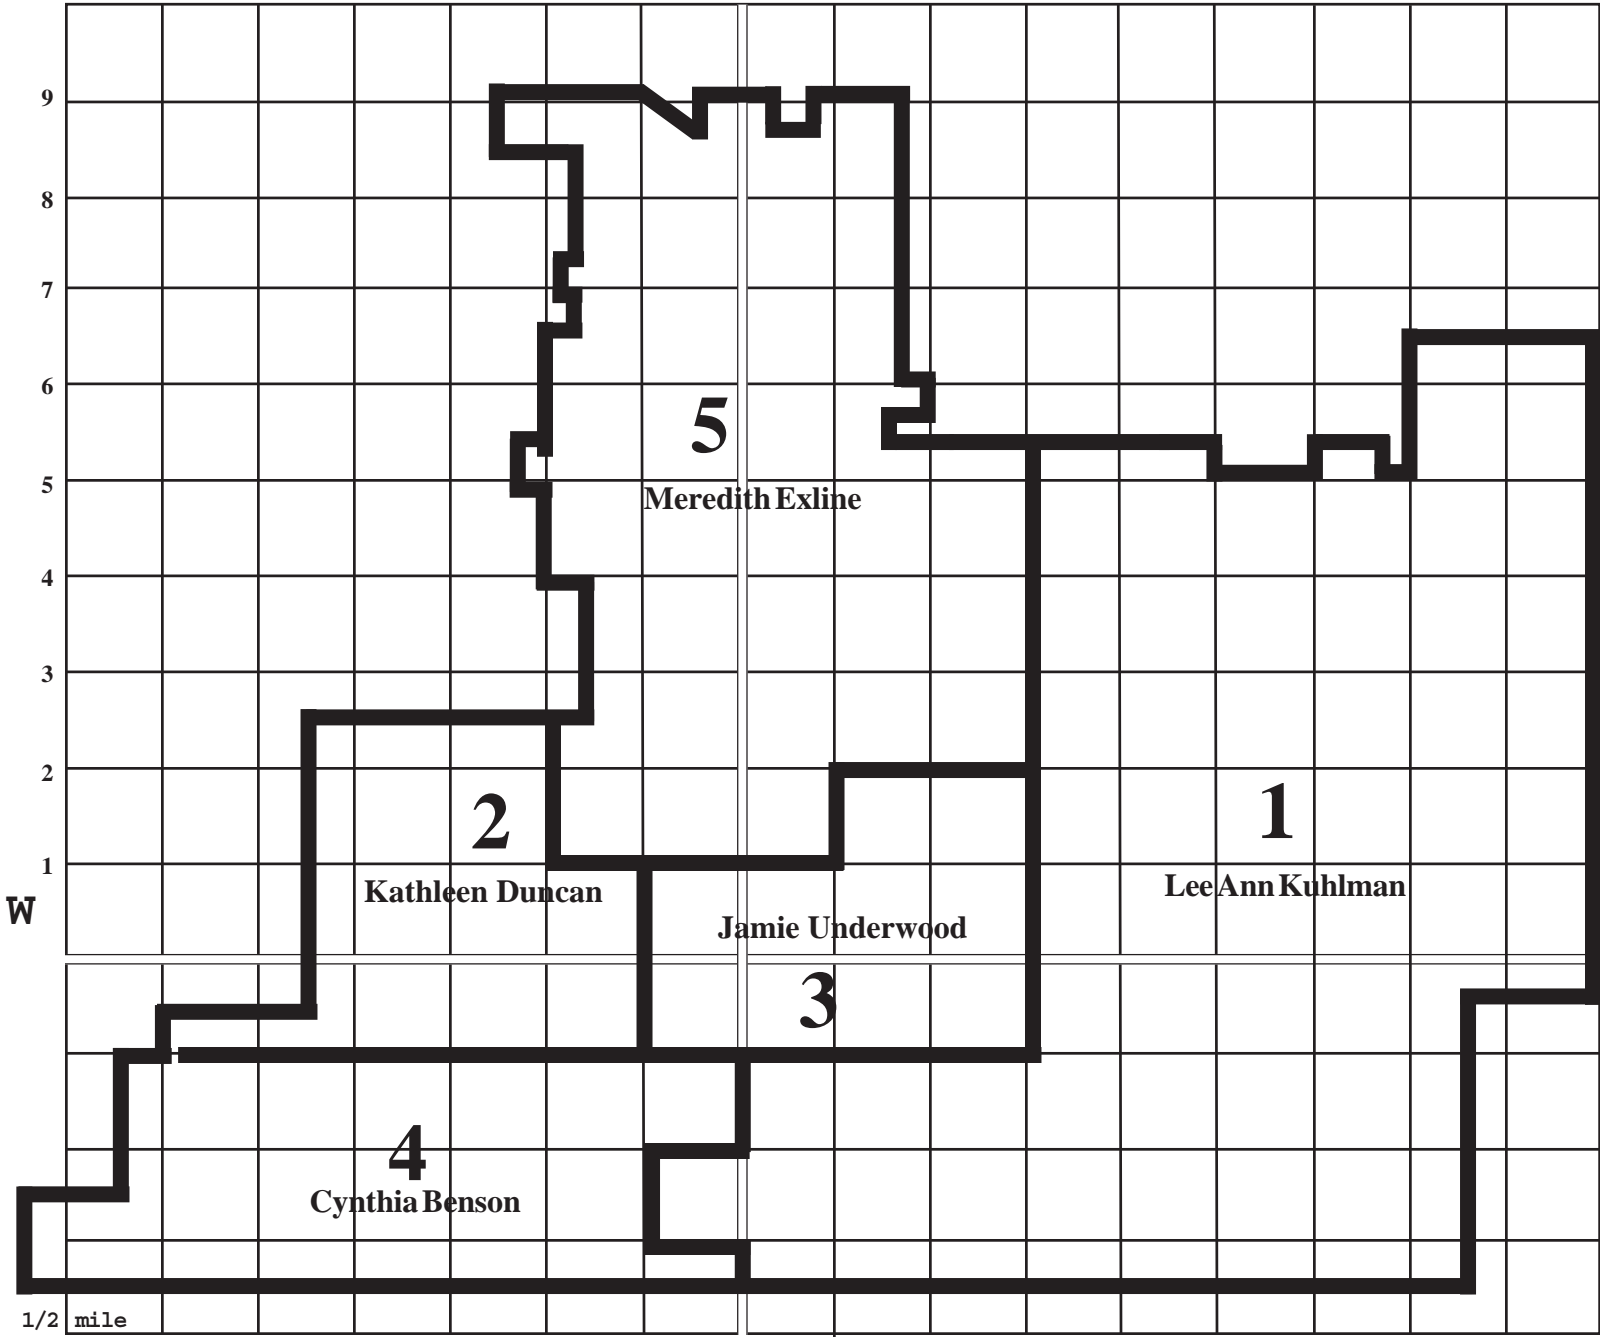

School Board Election
Districts

N

Miles

- Seward Road
- Liberty Lake Rd.
- Simpson Rd.
- Charter Oak Rd.
- Simmons Rd.
- Waterloo Rd.
(County Line
NW 248)
- Sorghum Mill Rd.
NW 234
- Coffee Creek Rd.
NW 220
- Covell
NW 206
- Danforth
NW 192
- 2nd St.
Hwy. 66
- 15th St.
NW 164
- 33rd St.
NW 150
- Memorial Rd.
- NW 122

E

S

1/2 mile

- Meridian
- Portland
- May
- Pennsylvania
- Western
- Santa Fe
- Kelly
- Eastern
Boulevard
- Bryant
- Coltrane
- Sooner Road
- Air Depot Road
- Midwest Blvd.
- Douglas Blvd.
- Post Road
- Westminster
- Anderson