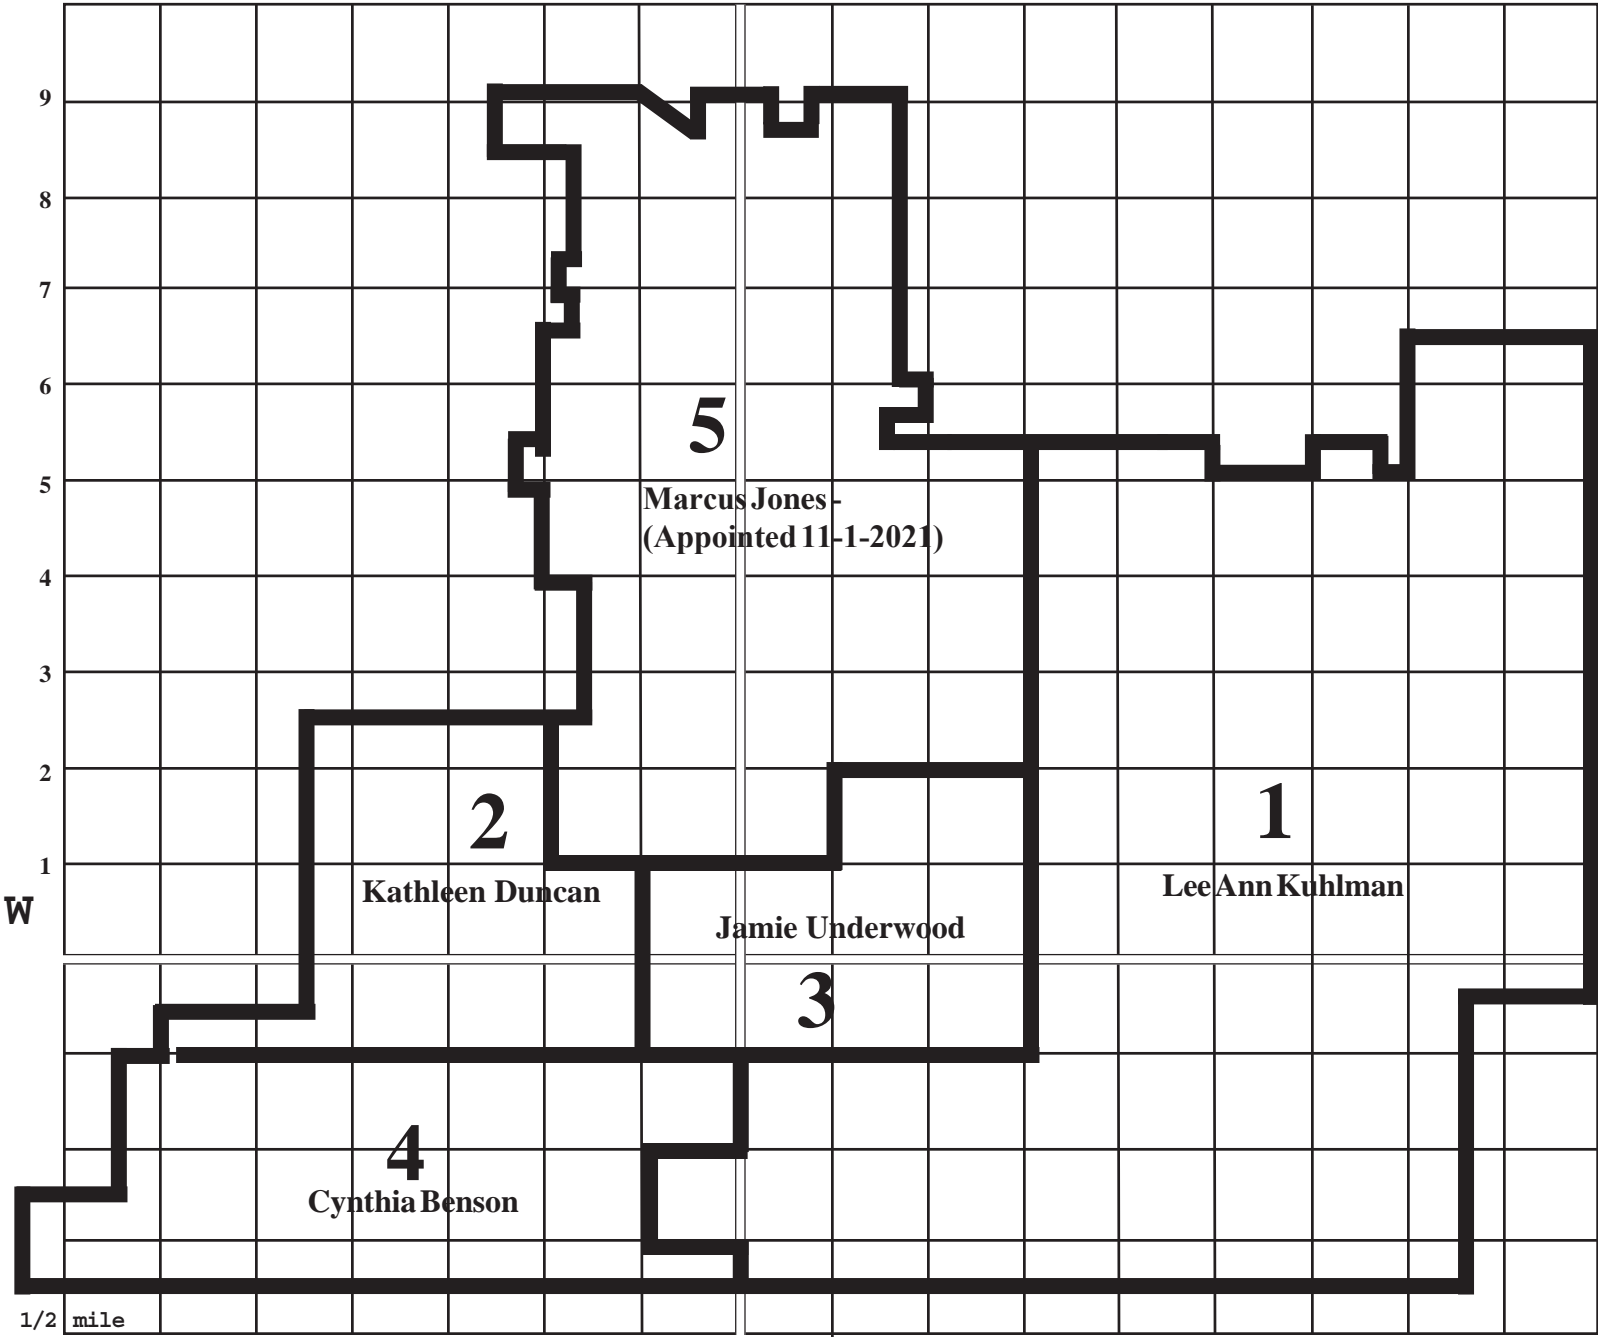

School Board Election
Districts

N

Miles

- Seward Road
- Liberty Lake Rd.
- Simpson Rd.
- Charter Oak Rd.
- Simmons Rd.
- Waterloo Rd.
(County Line
NW 248)
- Sorghum Mill Rd.
NW 234
- Coffee Creek Rd.
NW 220
- Covell
NW 206
- Danforth
NW 192
- 2nd St.
Hwy. 66
- 15th St.
NW 164
- 33rd St.
NW 150
- Memorial Rd.
- NW 122

E

S

- Meridian
- Portland
- May
- Pennsylvania
- Western
- Santa Fe
- Kelly
- Eastern
Boulevard
- Bryant
- Coltrane
- Sooner Road
- Air Depot Road
- Midwest Blvd.
- Douglas Blvd.
- Post Road
- Westminster
- Anderson