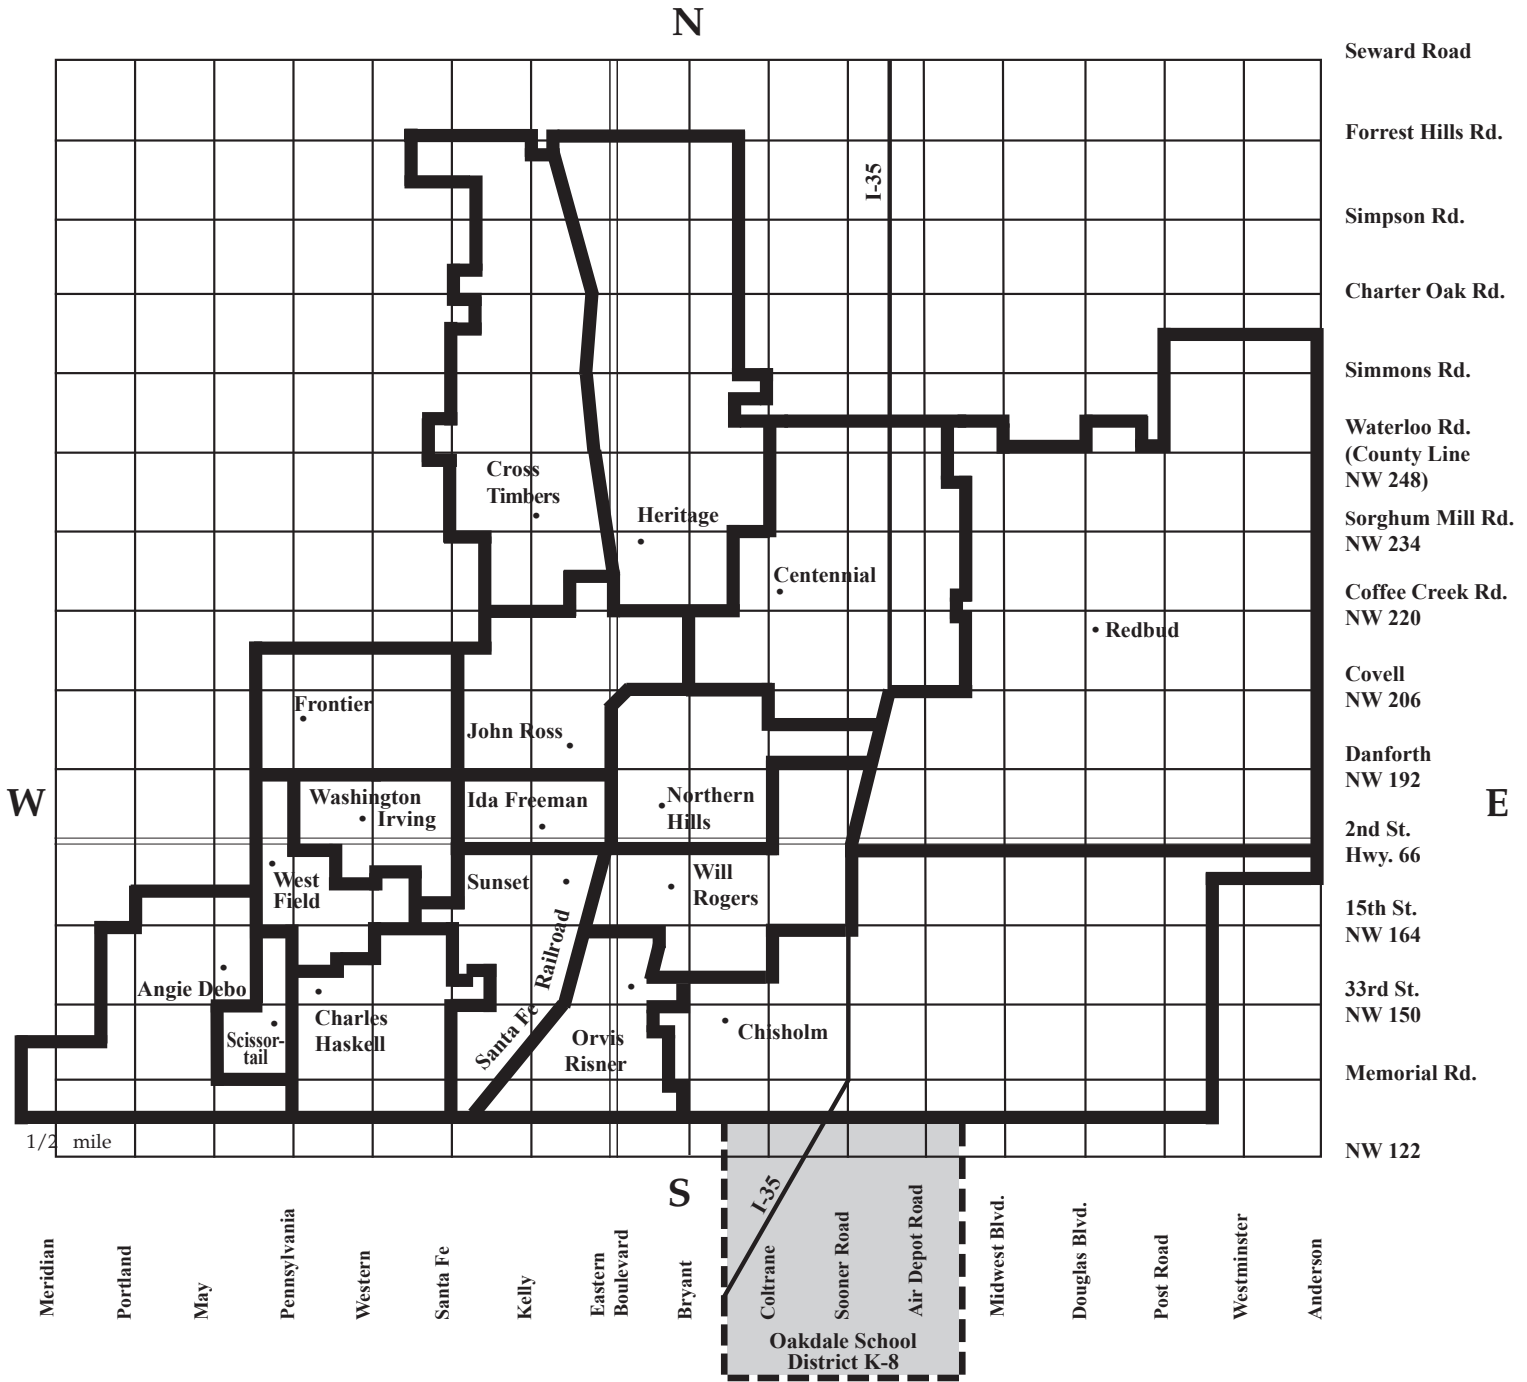

Effective 2022-2023 School Year Elementary Boundaries

ELEMENTARY SCHOOLS

Name of School	Street Address	Zip Code
▲ Clegern	6th & Jackson	73034
★ Russell Dougherty	19 N. Boulevard	73034
Ida Freeman	501 W. Hurd	73003
Northern Hills	901 E. Wayne	73034
Orvis Risner	29th & Rankin	73013
Sunset	400 W. 8th	73003
Will Rogers	1215 E. 9th	73034
Chisholm	2300 S. E. 33rd	73013
John Ross	1901 N. Thomas	73003
Charles Haskell	1701 N. W. 150th	73013
Cross Timbers	4800 N. Kelly	73025
Washington Irving	18101 N. Western	73012
Angie Debo	16060 N. May	73013
West Field	17601 N. Penn	73012
Centennial	4400 N. Coltrane	73034
Frontier	4901 Explorer Dr.	73012
Heritage	400 East Sorghum Mill Rd.	73034
Redbud	3800 North Douglas Blvd. Arcadia	73007
Scissortail	2301 N.W. 145th Street, Okla. City	73134

▲ ★ Open enrollment schools, applications required.

STUDENT TRACKING BY SCHOOL

<u>Elementary</u> Grades K-5	<u>Middle School</u> Grades 6-8	<u>High School</u> Grades 9-12
Angie Debo	Summit	Santa Fe
Centennial	Central & Sequoyah	Memorial & North
Charles Haskell	Summit	Santa Fe
Chisholm	Cimarron	Memorial
Cross Timbers	Cheyenne & Sequoyah	North
Frontier	Heartland & Cheyenne	Santa Fe & North
Heritage	Sequoyah	North
Ida Freeman	Cheyenne & Sequoyah	North
John Ross	Sequoyah & Cheyenne	North
Northern Hills	Central & Sequoyah	Memorial & North
Orvis Risner	Cimarron	Memorial
Redbud	Central	Memorial
Scissortail	Summit	Santa Fe
Sunset	Cimarron	Memorial
Washington Irving	Heartland	Santa Fe
West Field	Summit & Heartland	Santa Fe
Will Rogers	Central	Memorial